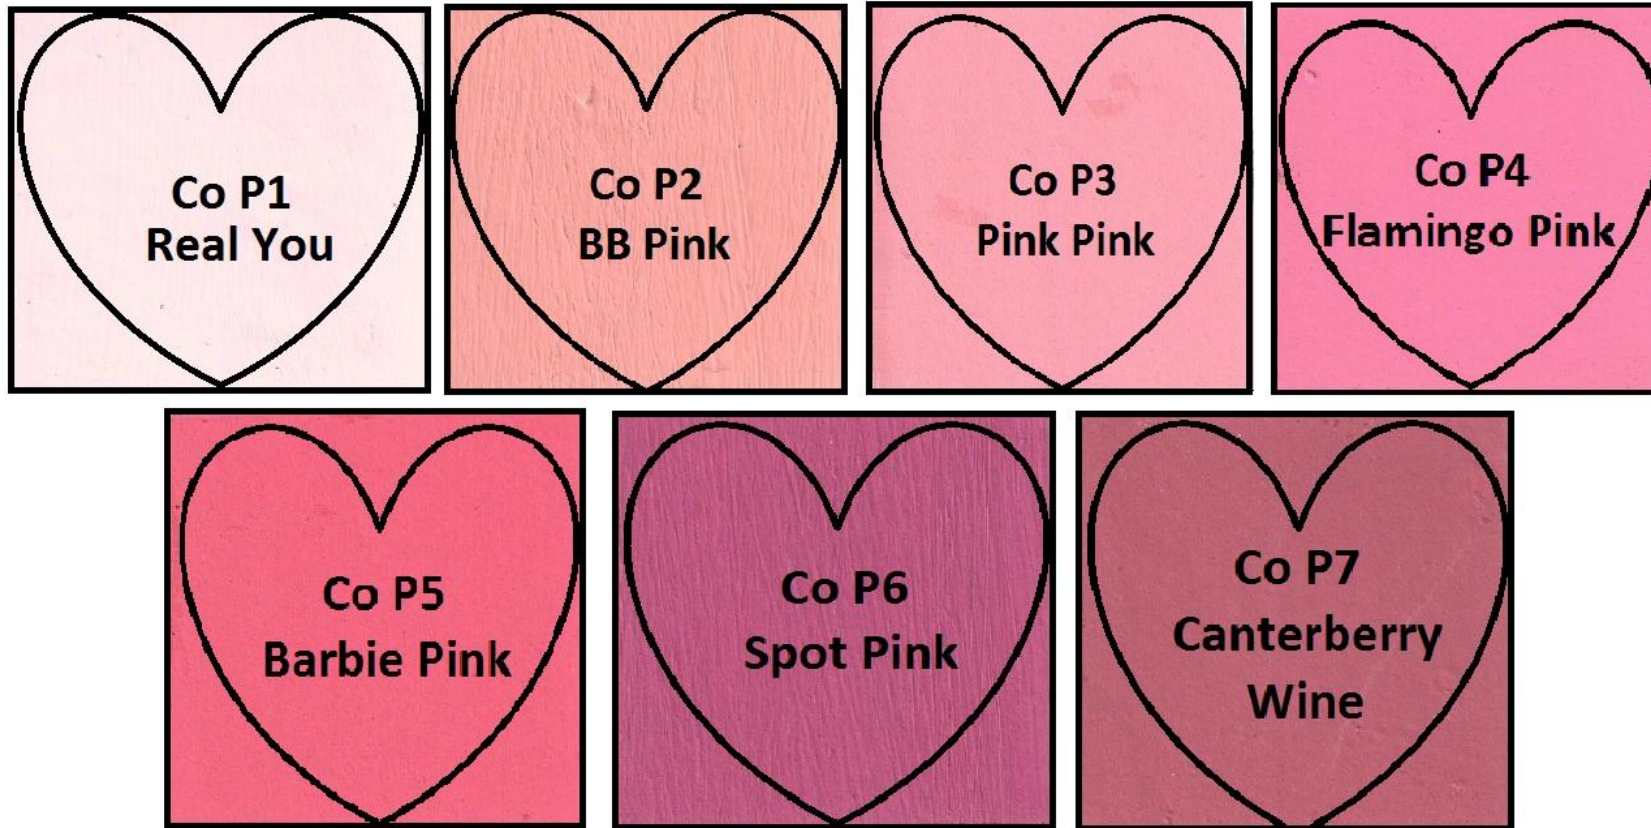

COLOUR CODES

Co B1 Navy	Co B2 Royal	Co B3 Royal Treatment	Co B4 Royal Orchard
Co B5 Sky Blue	Co B6 Bright Blue	Co B7 Blue Birdsong	Co B8 Pluto Blue
Co B9 Tibet Blue	Co B10 Dusty Blue	Co B11 New Blue	Co B12 Summer Splash
Co B13 Blue Phlox	Co B14 Clown Blue	Co B15 Baby Blue	Co B17 Water Town
	Co B18 Turquoise	Co B19 Summer Sensation	

COLOUR CODES

COLOUR CODES

COLOUR CODES

COLOUR CODES

COLOUR CODES

“TRADITIONAL” HANGOVER

*** CAN BE VARNISHED IN DARKER SHADE AT EXTRA COST***

“CONTEMPORARY” MOBILE HANGOVER

*** AVAILABLE IN COLOURS BELOW***

Sky Blue
SK01

Nuresery Pink
NP01

Gun Metal
Grey
GG01

“ONLY IN AFRICA” MOBILE HANGOVER